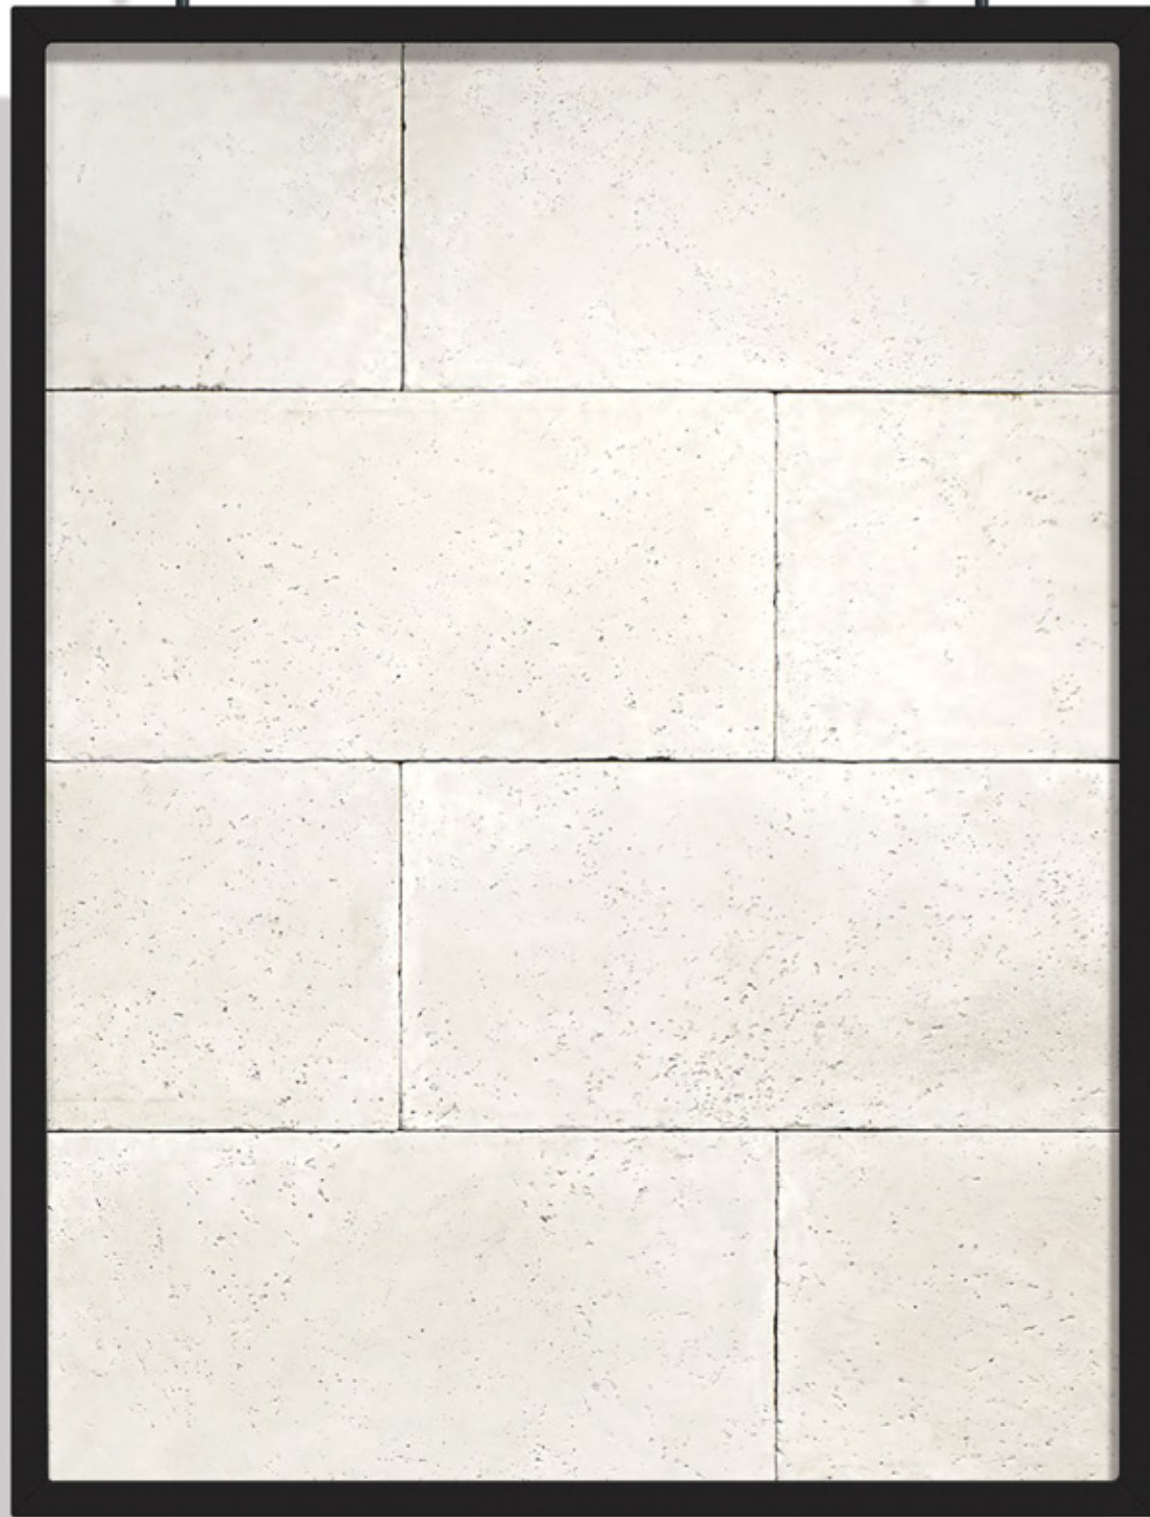

FOGGY MEADOW Longitude24

SILENT GREY Longitude24

SNOWDRIFT Longitude24

WILD OAT Longitude24

Longitude24™

Create a calming environment with Longitude24. Big silky surfaces feature a monochromatic palette with natural color variations. Combine with any of our 12 x 24 stones for a unique textural blend.
STONE DIMENSIONS (APPROX.): 12" H x 24" L x 1" D