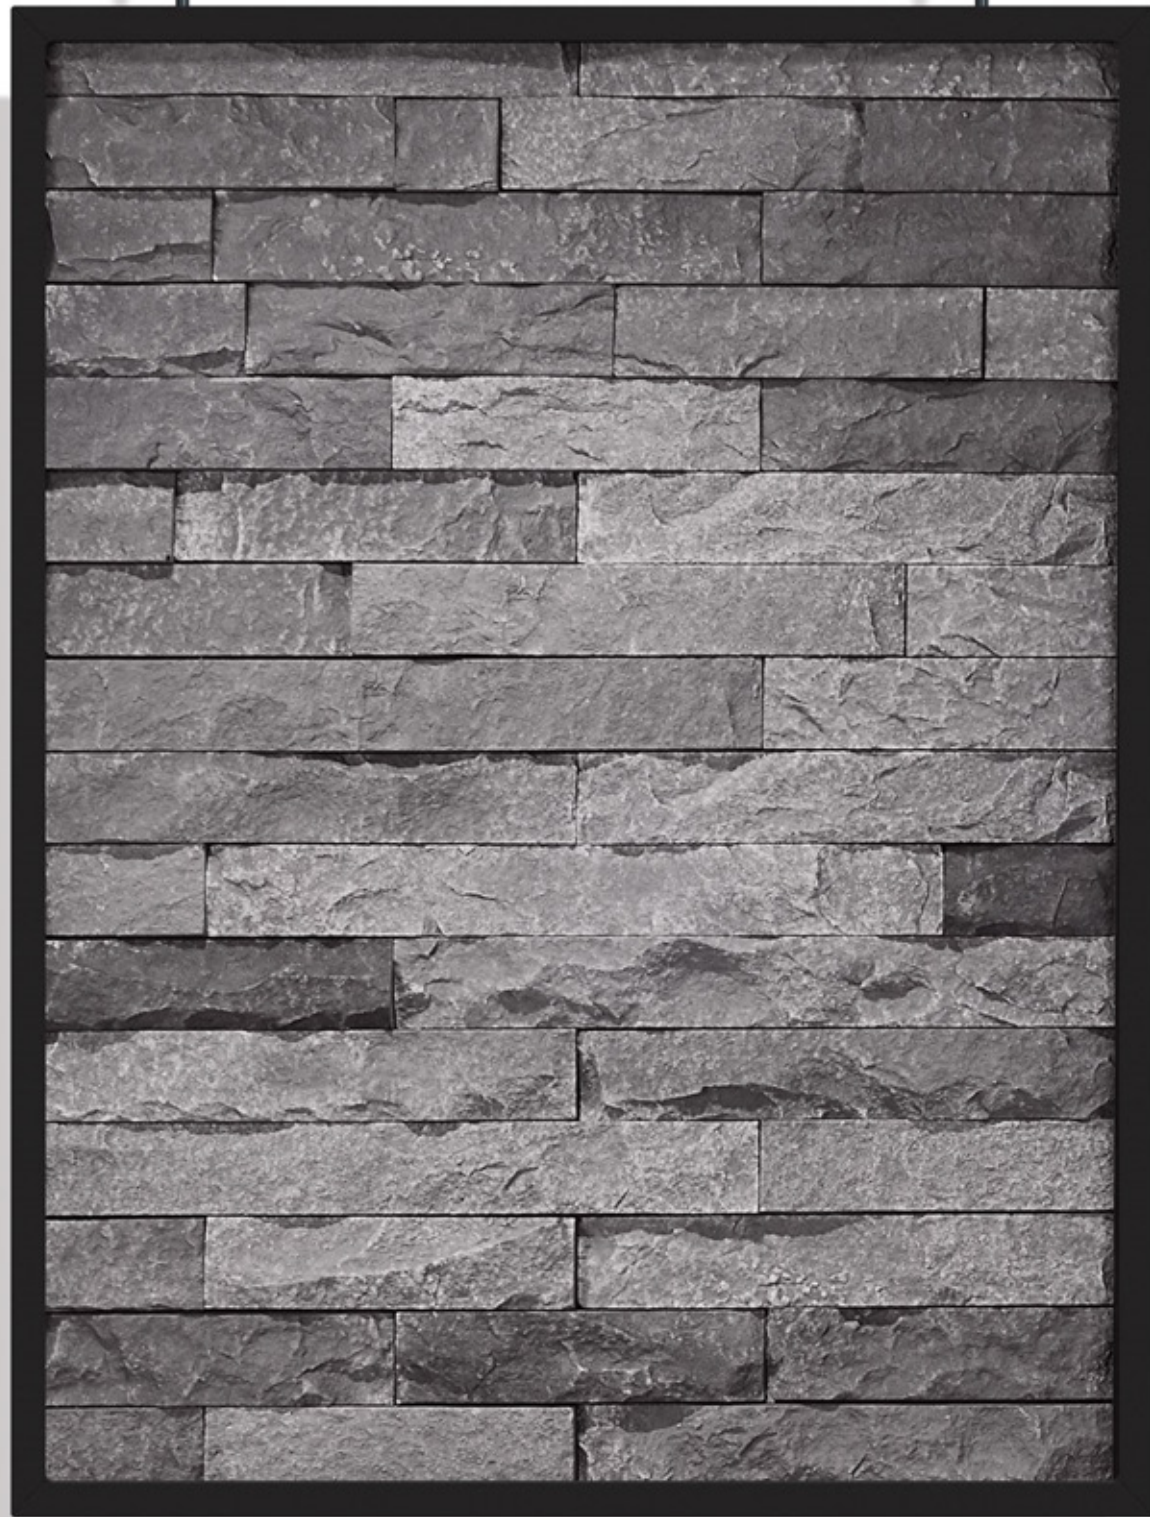

BEACH PEBBLE LedgeCut33