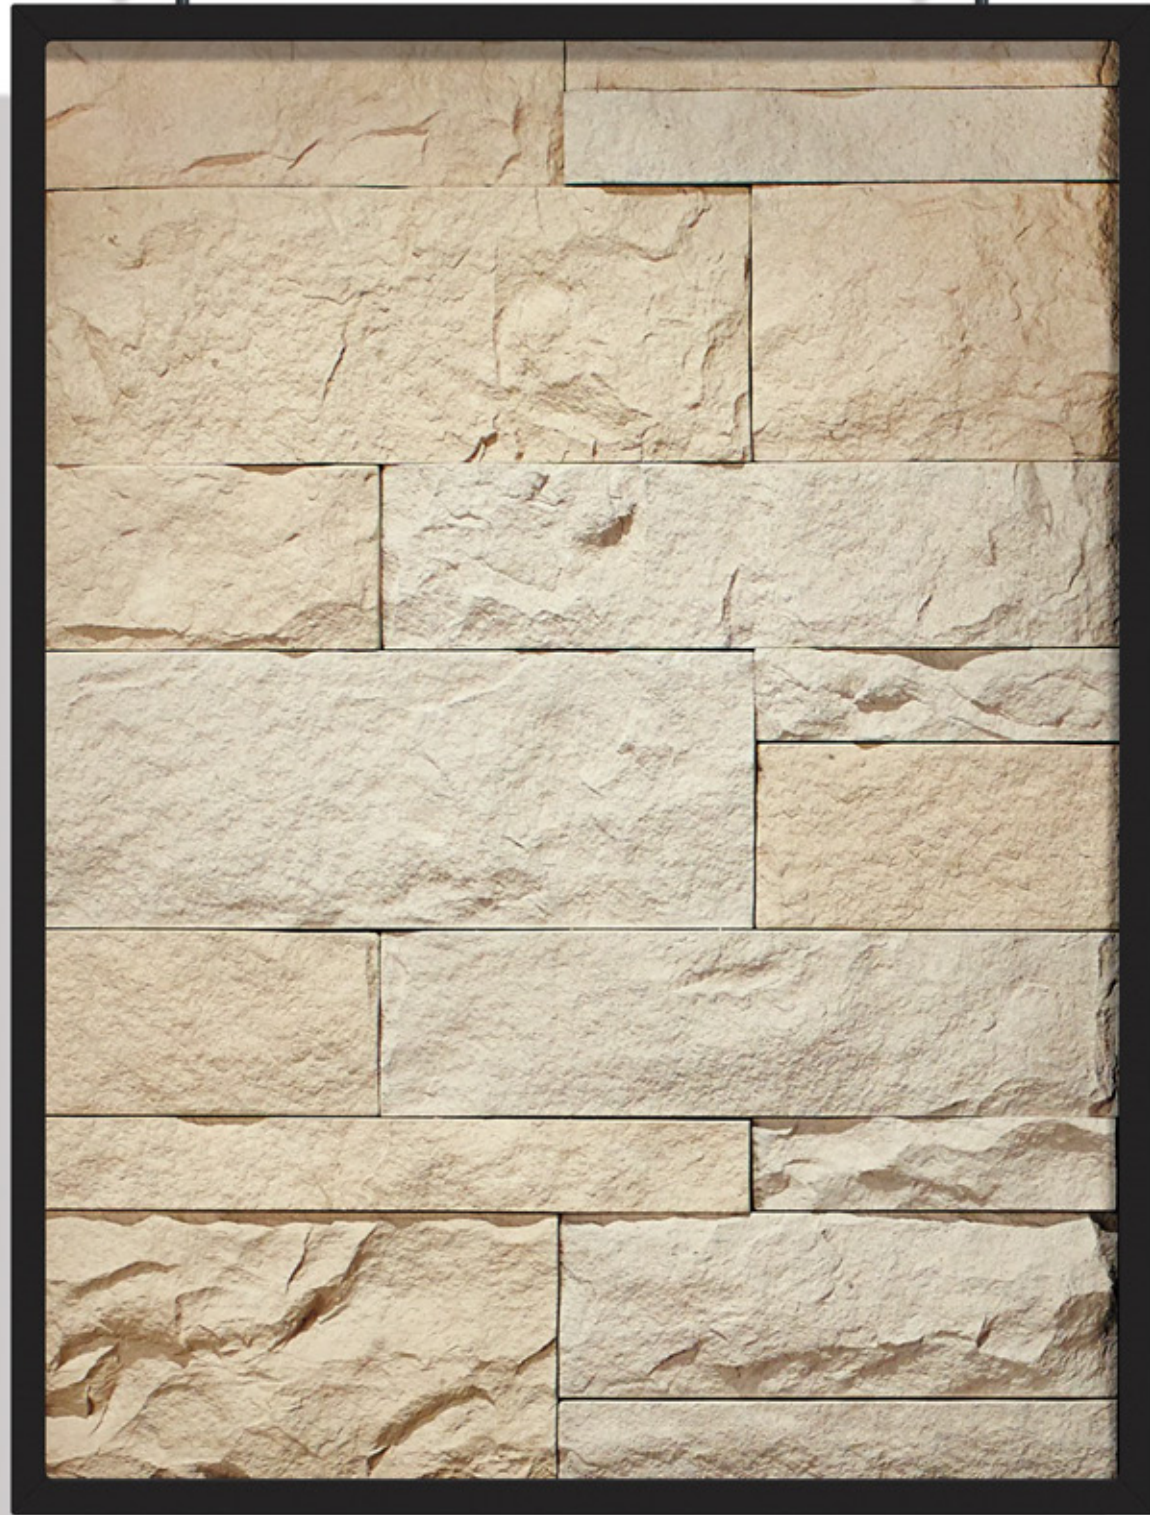

STONE DIMENSIONS (APPROX.): 4"-12" H x 4"-16" L x 1"-1.5" D

The modern lines and large scale of Cut Coarse Stone are a perfect design element for both the interior and exterior of a home.

Oyster Cut Coarse Stone (pg. 43) with a dry-stack grout technique.