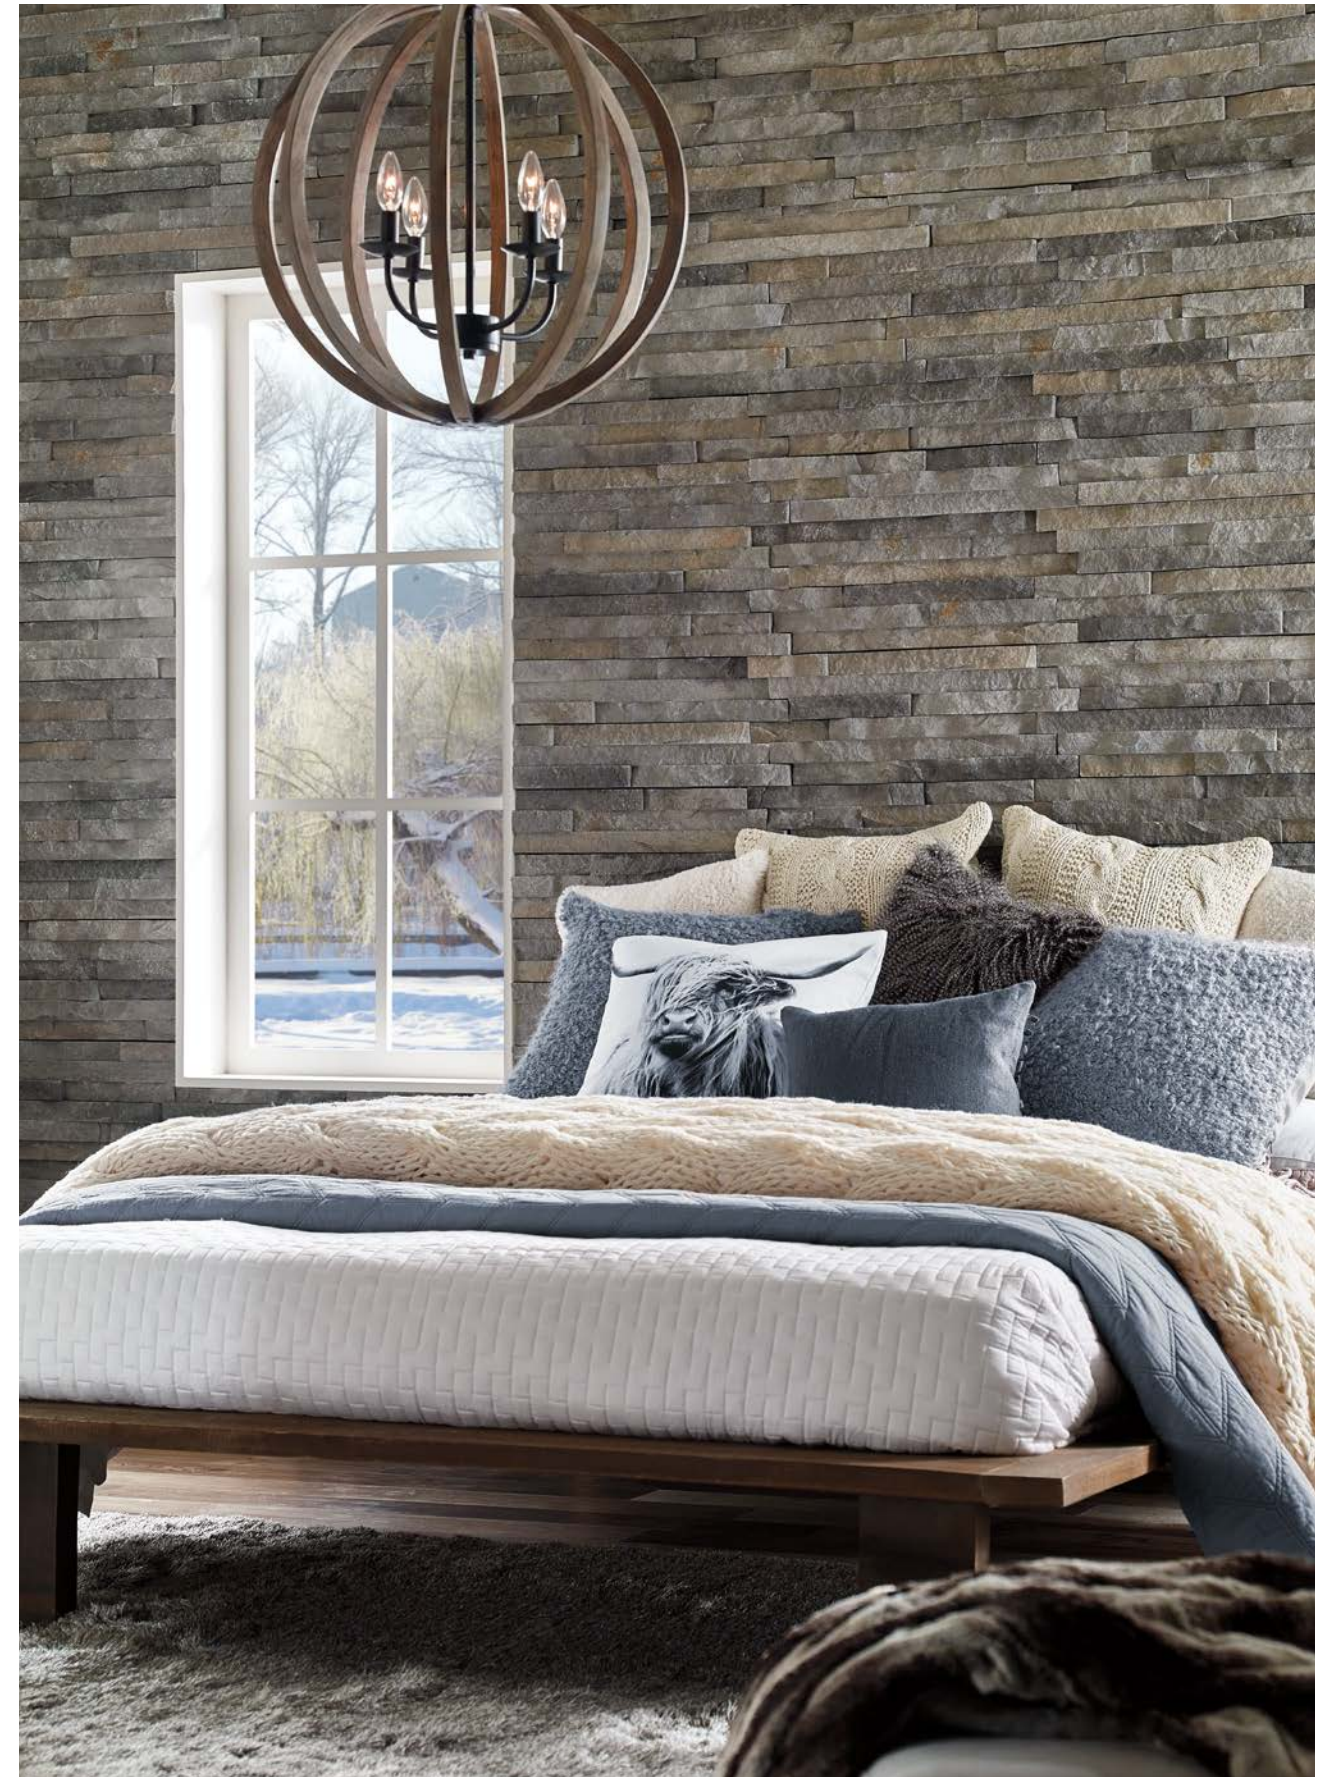

Zinc European Ledge (pg. 47) with a dry-stack grout technique.