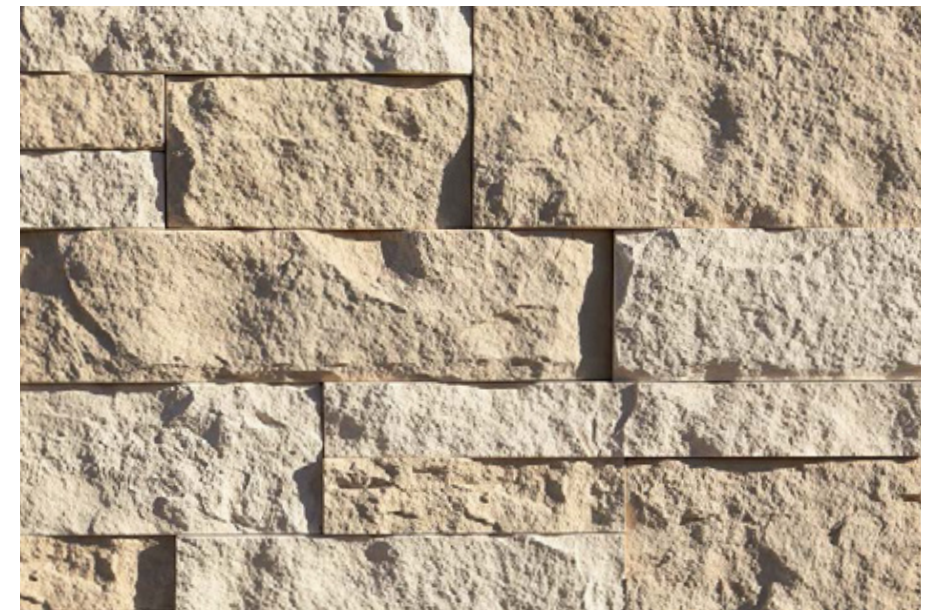

SEASHELL Cut Coarse Stone

Reminiscent of a saw-cut Turkish Limestone, this highly textural—yet contemporary—linear profile is a perfect scale for an efficient installation appealing to both commercial and residential exteriors and interiors. Stones include three different heights at various lengths.

STONE DIMENSIONS (APPROX.): 3", 6" & 9" H x 12", 18" & 24" L x .75"-2.5" D