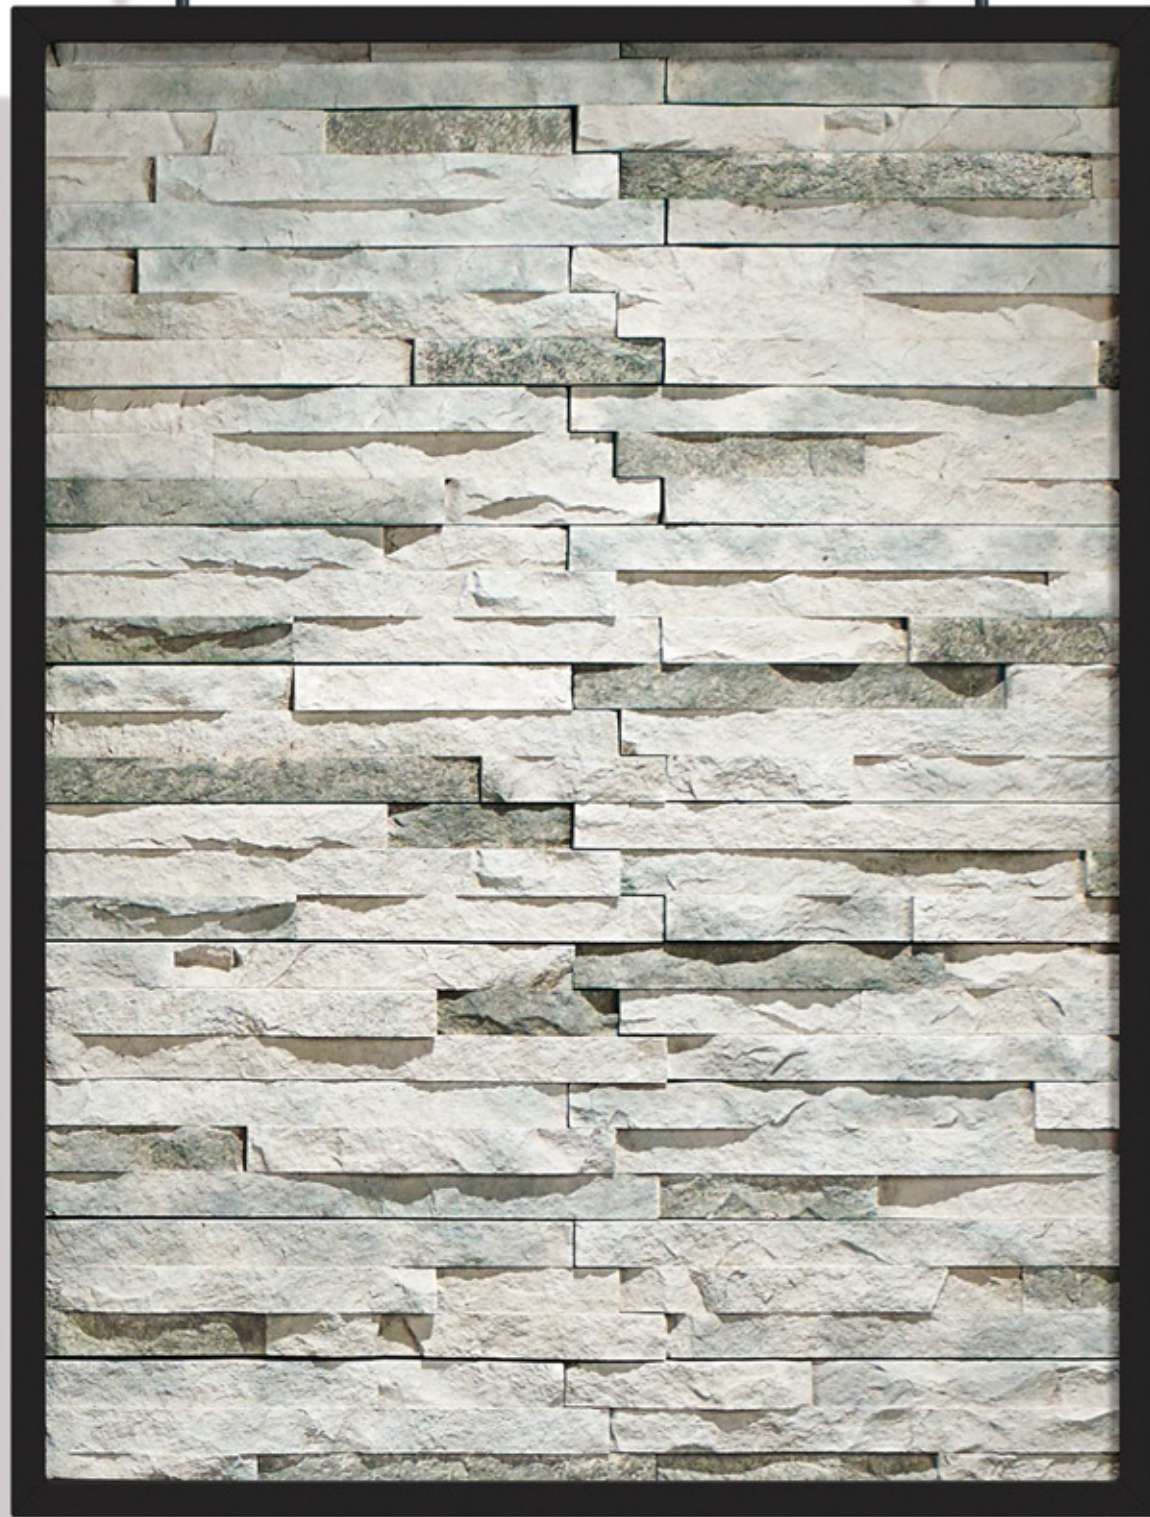

European Ledge™