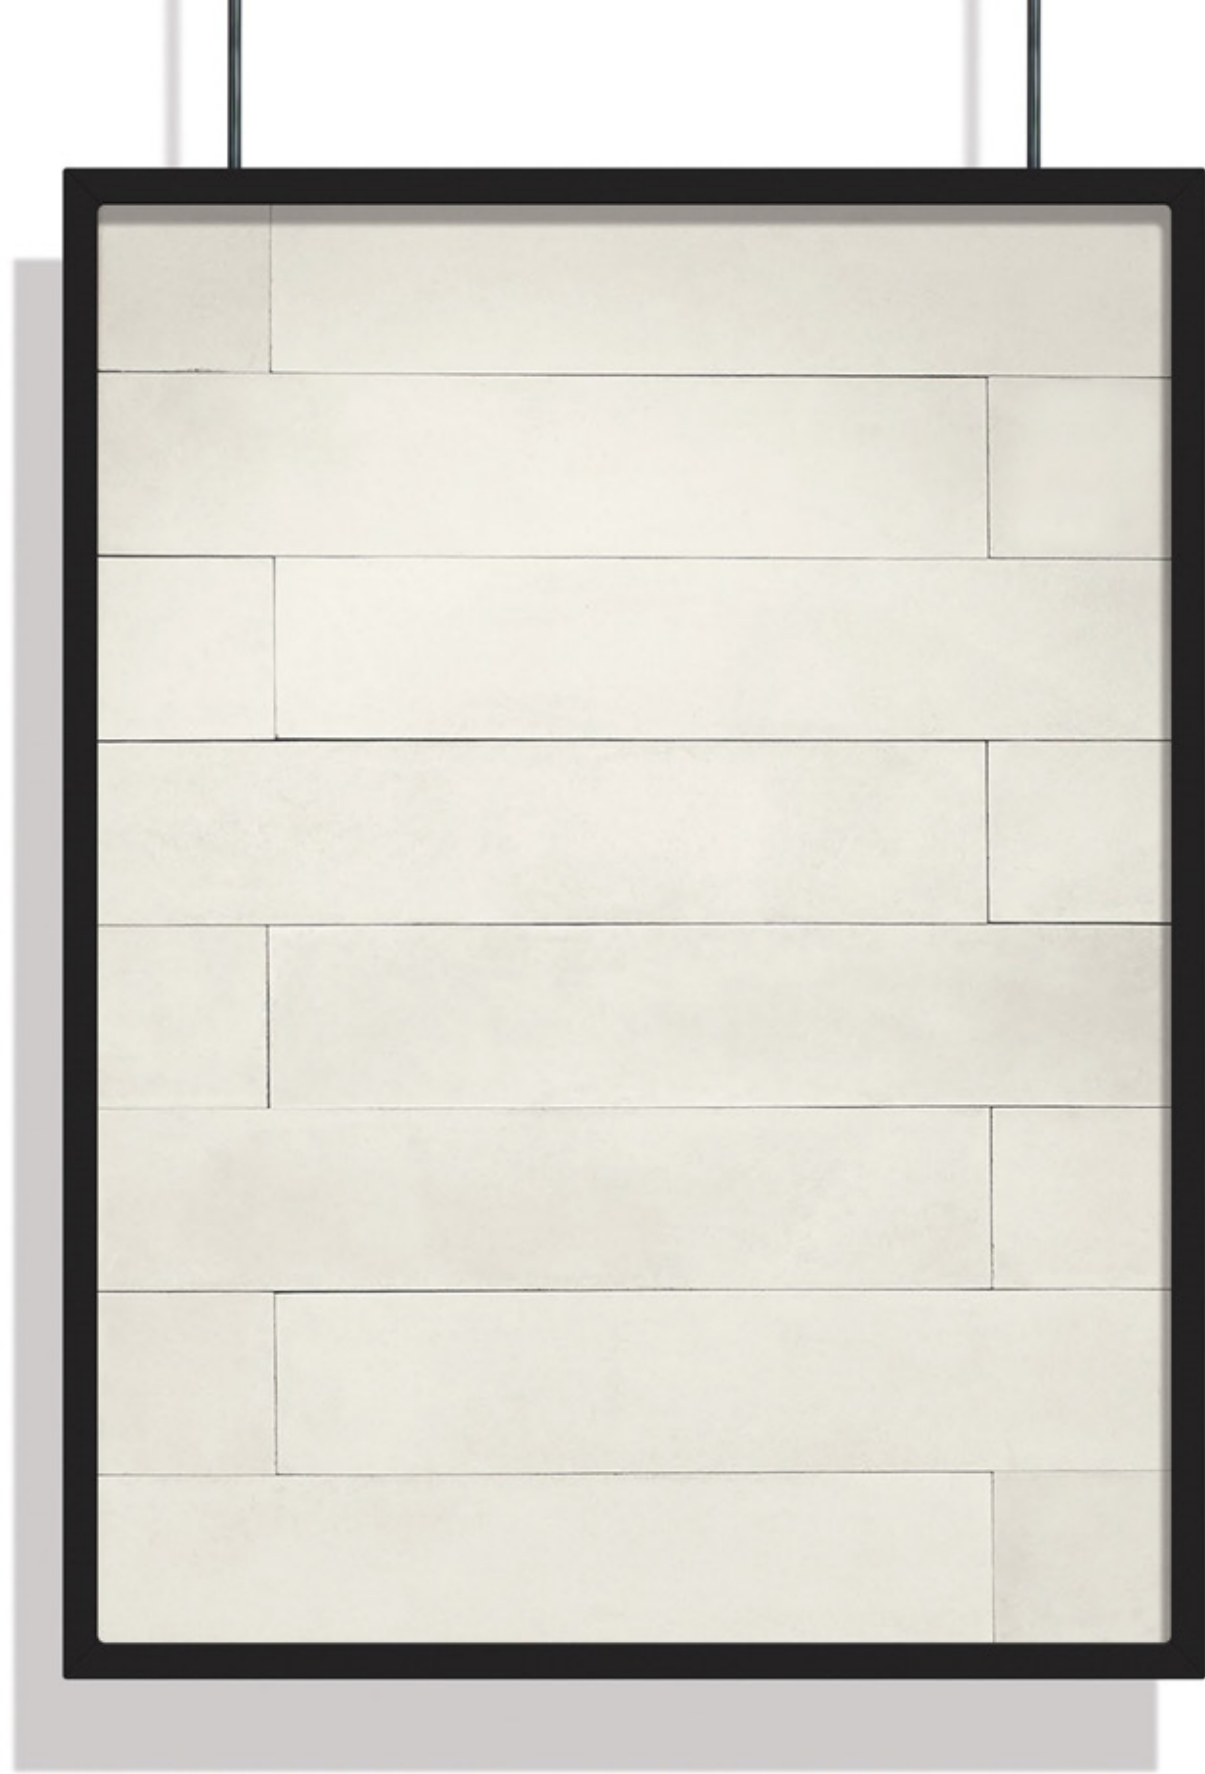

STONE DIMENSIONS (APPROX.): 12" H x 24" L x 1" D

Latitude30™

CITYWALK Latitude30

SEAFORD Latitude30

URBAN FROST Latitude30

Form long linear lines with Latitude30, our longest planking stone. Effortlessly create a modern, minimalistic look with its smooth texture and monochromatic palette, cut to stack clean and tight.